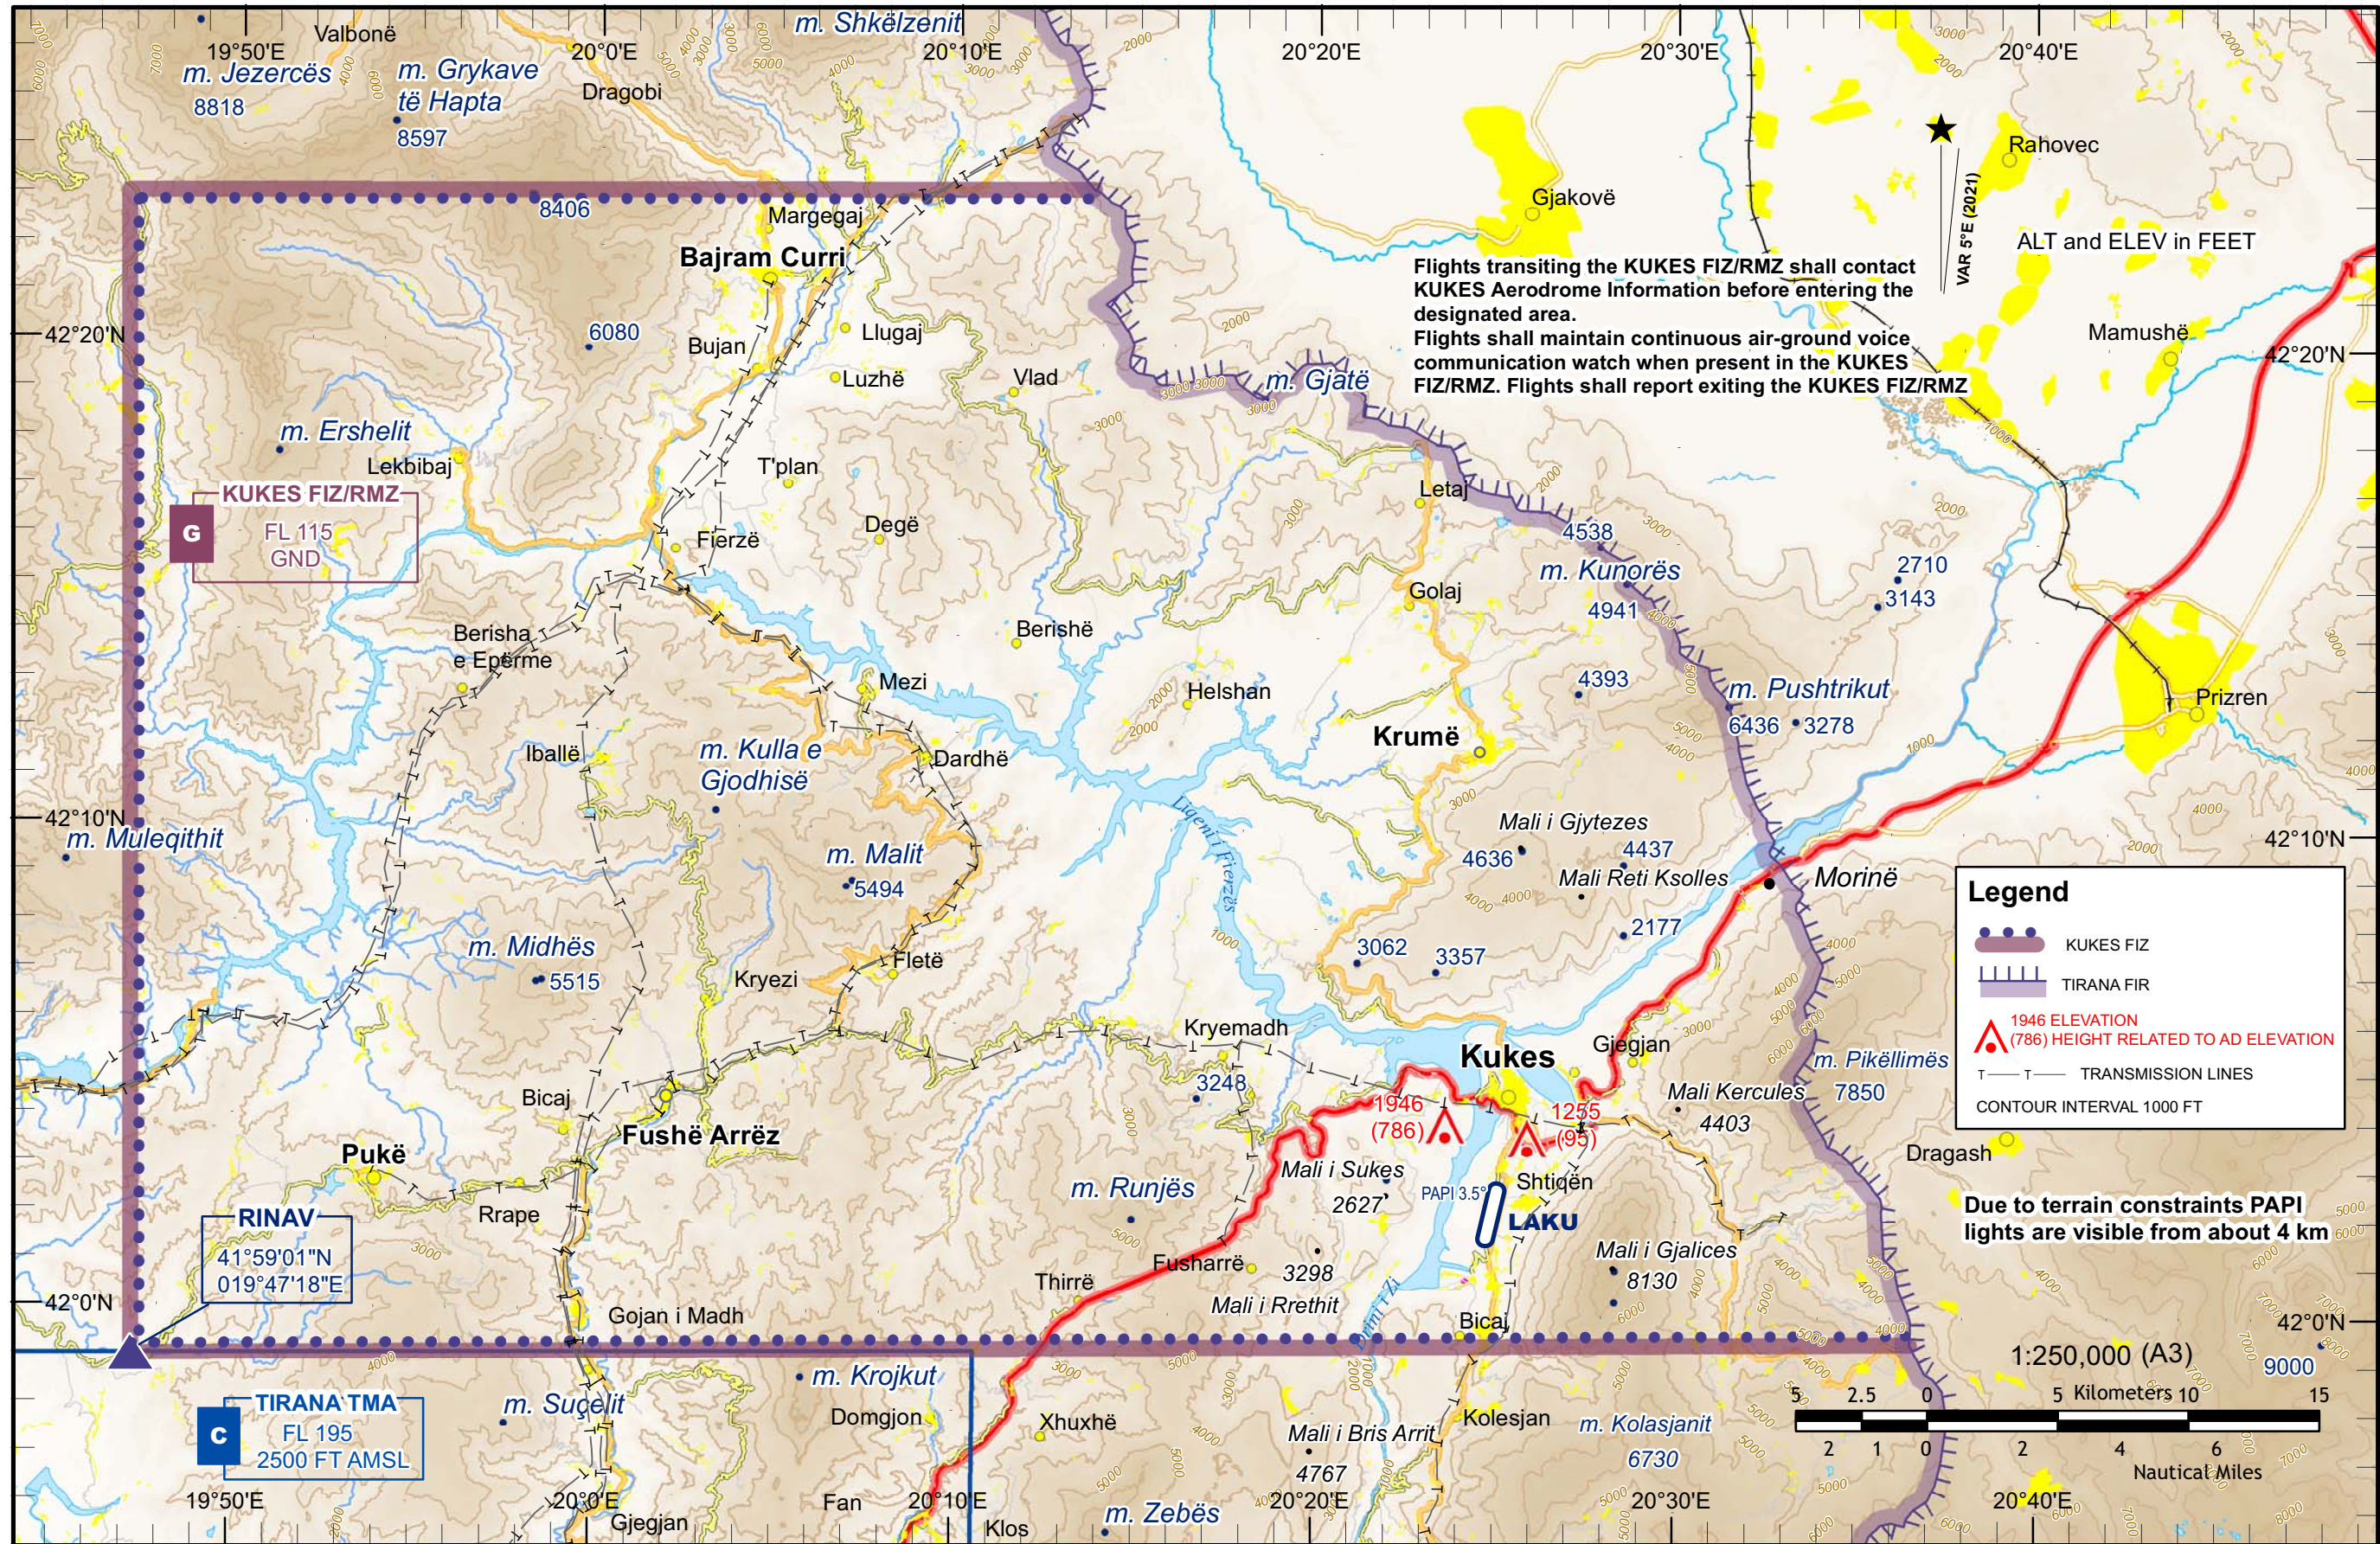

VISUAL APPROACH CHART - ICAO

AD ELEV 1160 FT

ARP 420208N 0202457E

KUKES AERODROME INFORMATION

118.375
119.825

APPROACH

133.150

TRANSITION ALTITUDE 10000 FT

KUKES LAKU

THIS PAGE INTENTIONALLY LEFT BLANK