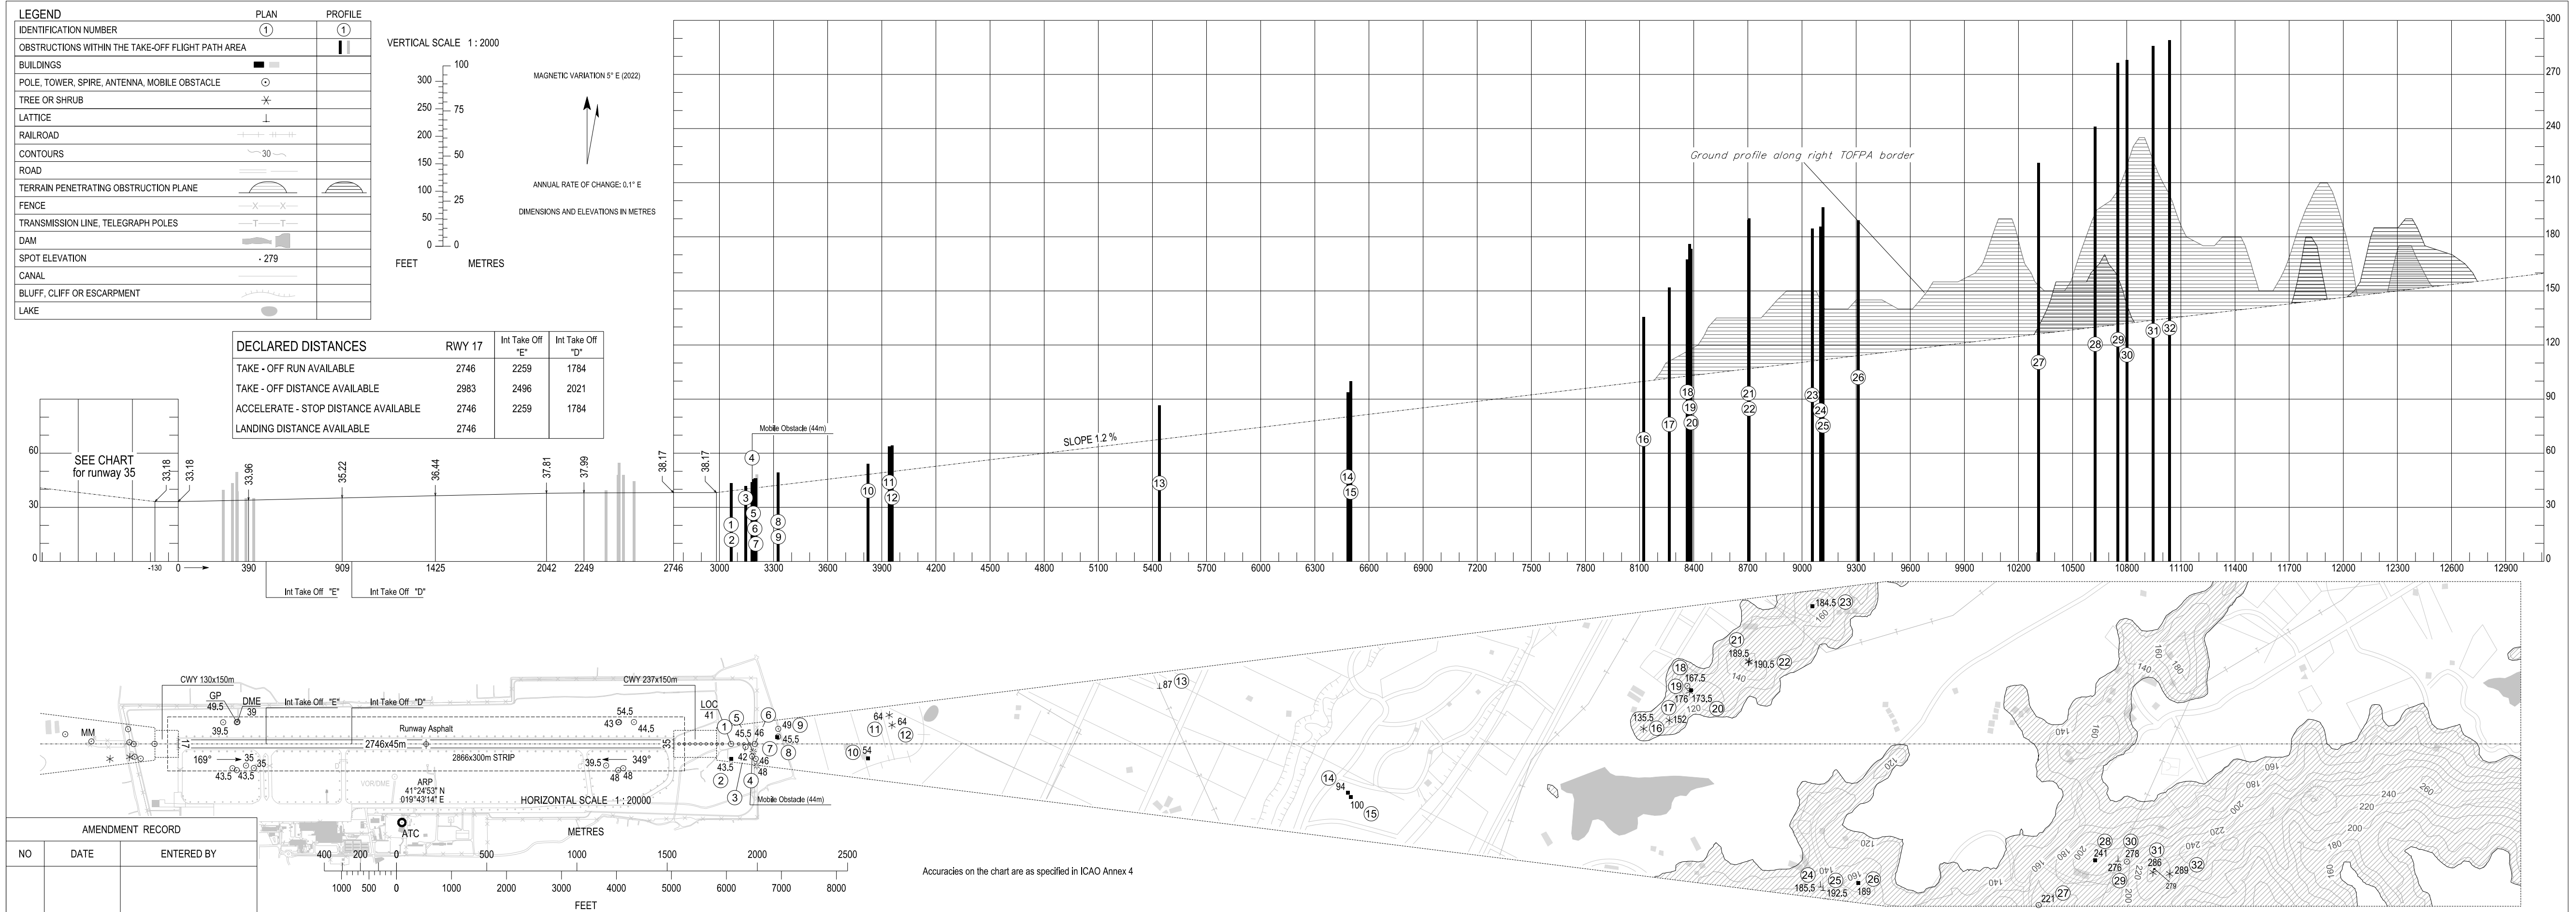

AERODROME OBSTACLE CHART - ICAO  
TYPE A ( OPERATING LIMITATIONS )

TIRANA / ALBANIA  
RWY 17

THIS PAGE INTENTIONALLY LEFT BLANK